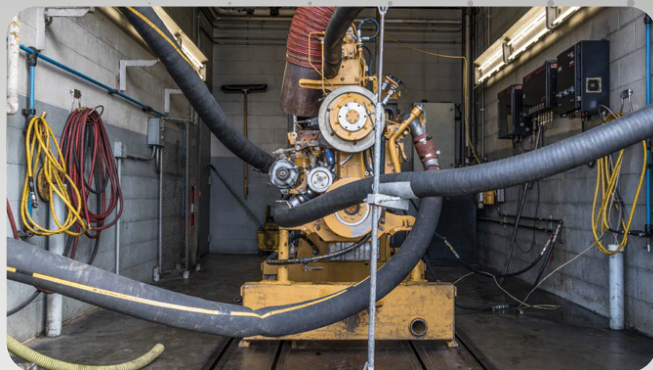

FOREVER YOUNG

CHOOSING CAT
EQUIPMENT WAS
A **SMART**
INVESTMENT.
NOW, MAKE THE
MOST OF IT.

CAT CERTIFIED REBUILD OFFER

Articulated Trucks (Models 725-745)

WHY REBUILD?

- Get the most economic value out of your original equipment investment
- Benefit from product enhancements introduced after your equipment was first manufactured
- Upgrade optional features and technologies to current standards, reduce costs, boost productivity and enhance efficiency at a much lower price than buying new
- Keep your preferred equipment while restoring its original performance and productivity levels
- Get same-as-new support and services from Yancey and financing options through Cat Financial

Rebuild Options

MACHINE

Returns your entire machine to good-as-new condition—or better-than-new condition with upgrades and enhancements

POWER TRAIN

Restores everything from the radiator to the axles, bringing them back to new life

HYDRAULIC

Restores like-new performance to your machine's hydraulic system

MACHINE COMPONENT

Breathes new life into individual components like Cat machine engines, transmissions, torque converters, axle assemblies or final drives